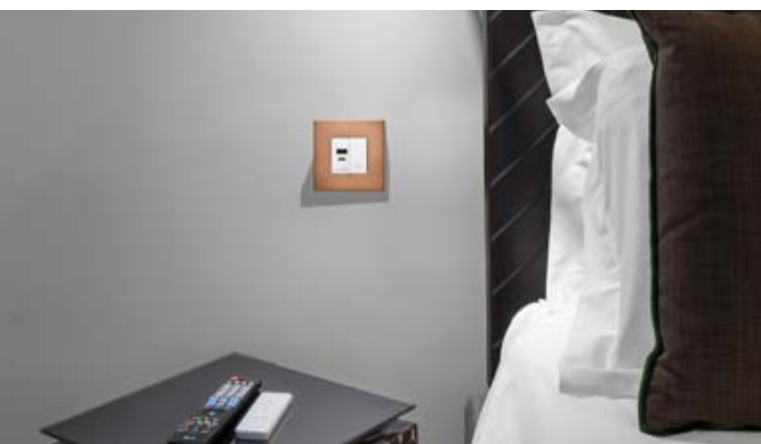

ALL-IN-ONE SOCKETS.

In just one device, **A+C** USB outlets for **total power of 2,4 A** (power distributed on the 2 outputs) **in just 1 module** or **A+A** for **total power of 2,1 A** in 2 modules or with sockets for current for British standard installation.

A+C OR C+C SOCKETS.

2 types of outputs for **total power of 3 A** available also with sockets for current for British standard installation.

USB C fast charge **C output** enable the recharging at full speed **up to 3 A 5 V** on each output.

A OR C SOCKETS IN 1 MODULE.

One only **A** or **C** USB outlets for **total power of 1,5 A** in **just 1 module**;

MODULAR INSTALLATION

Thanks to the front-on mounting, the upgrade of the installation is fast because you just have to replace a device with another one without removing the mounting frame from the box.

AESTHETICAL COORDINATION.

Available for **Eikon, Arké, Plana, Idea, Neve** and **Linea** series, a special attention to the design.

FOR INTERNATIONAL PROJECTS

Our range of USB socket outlets are installable in all type of buildings (schools, offices, hotels, house, etc.) and are matchable with the main international standards.

VIMAR CERTIFIED QUALITY